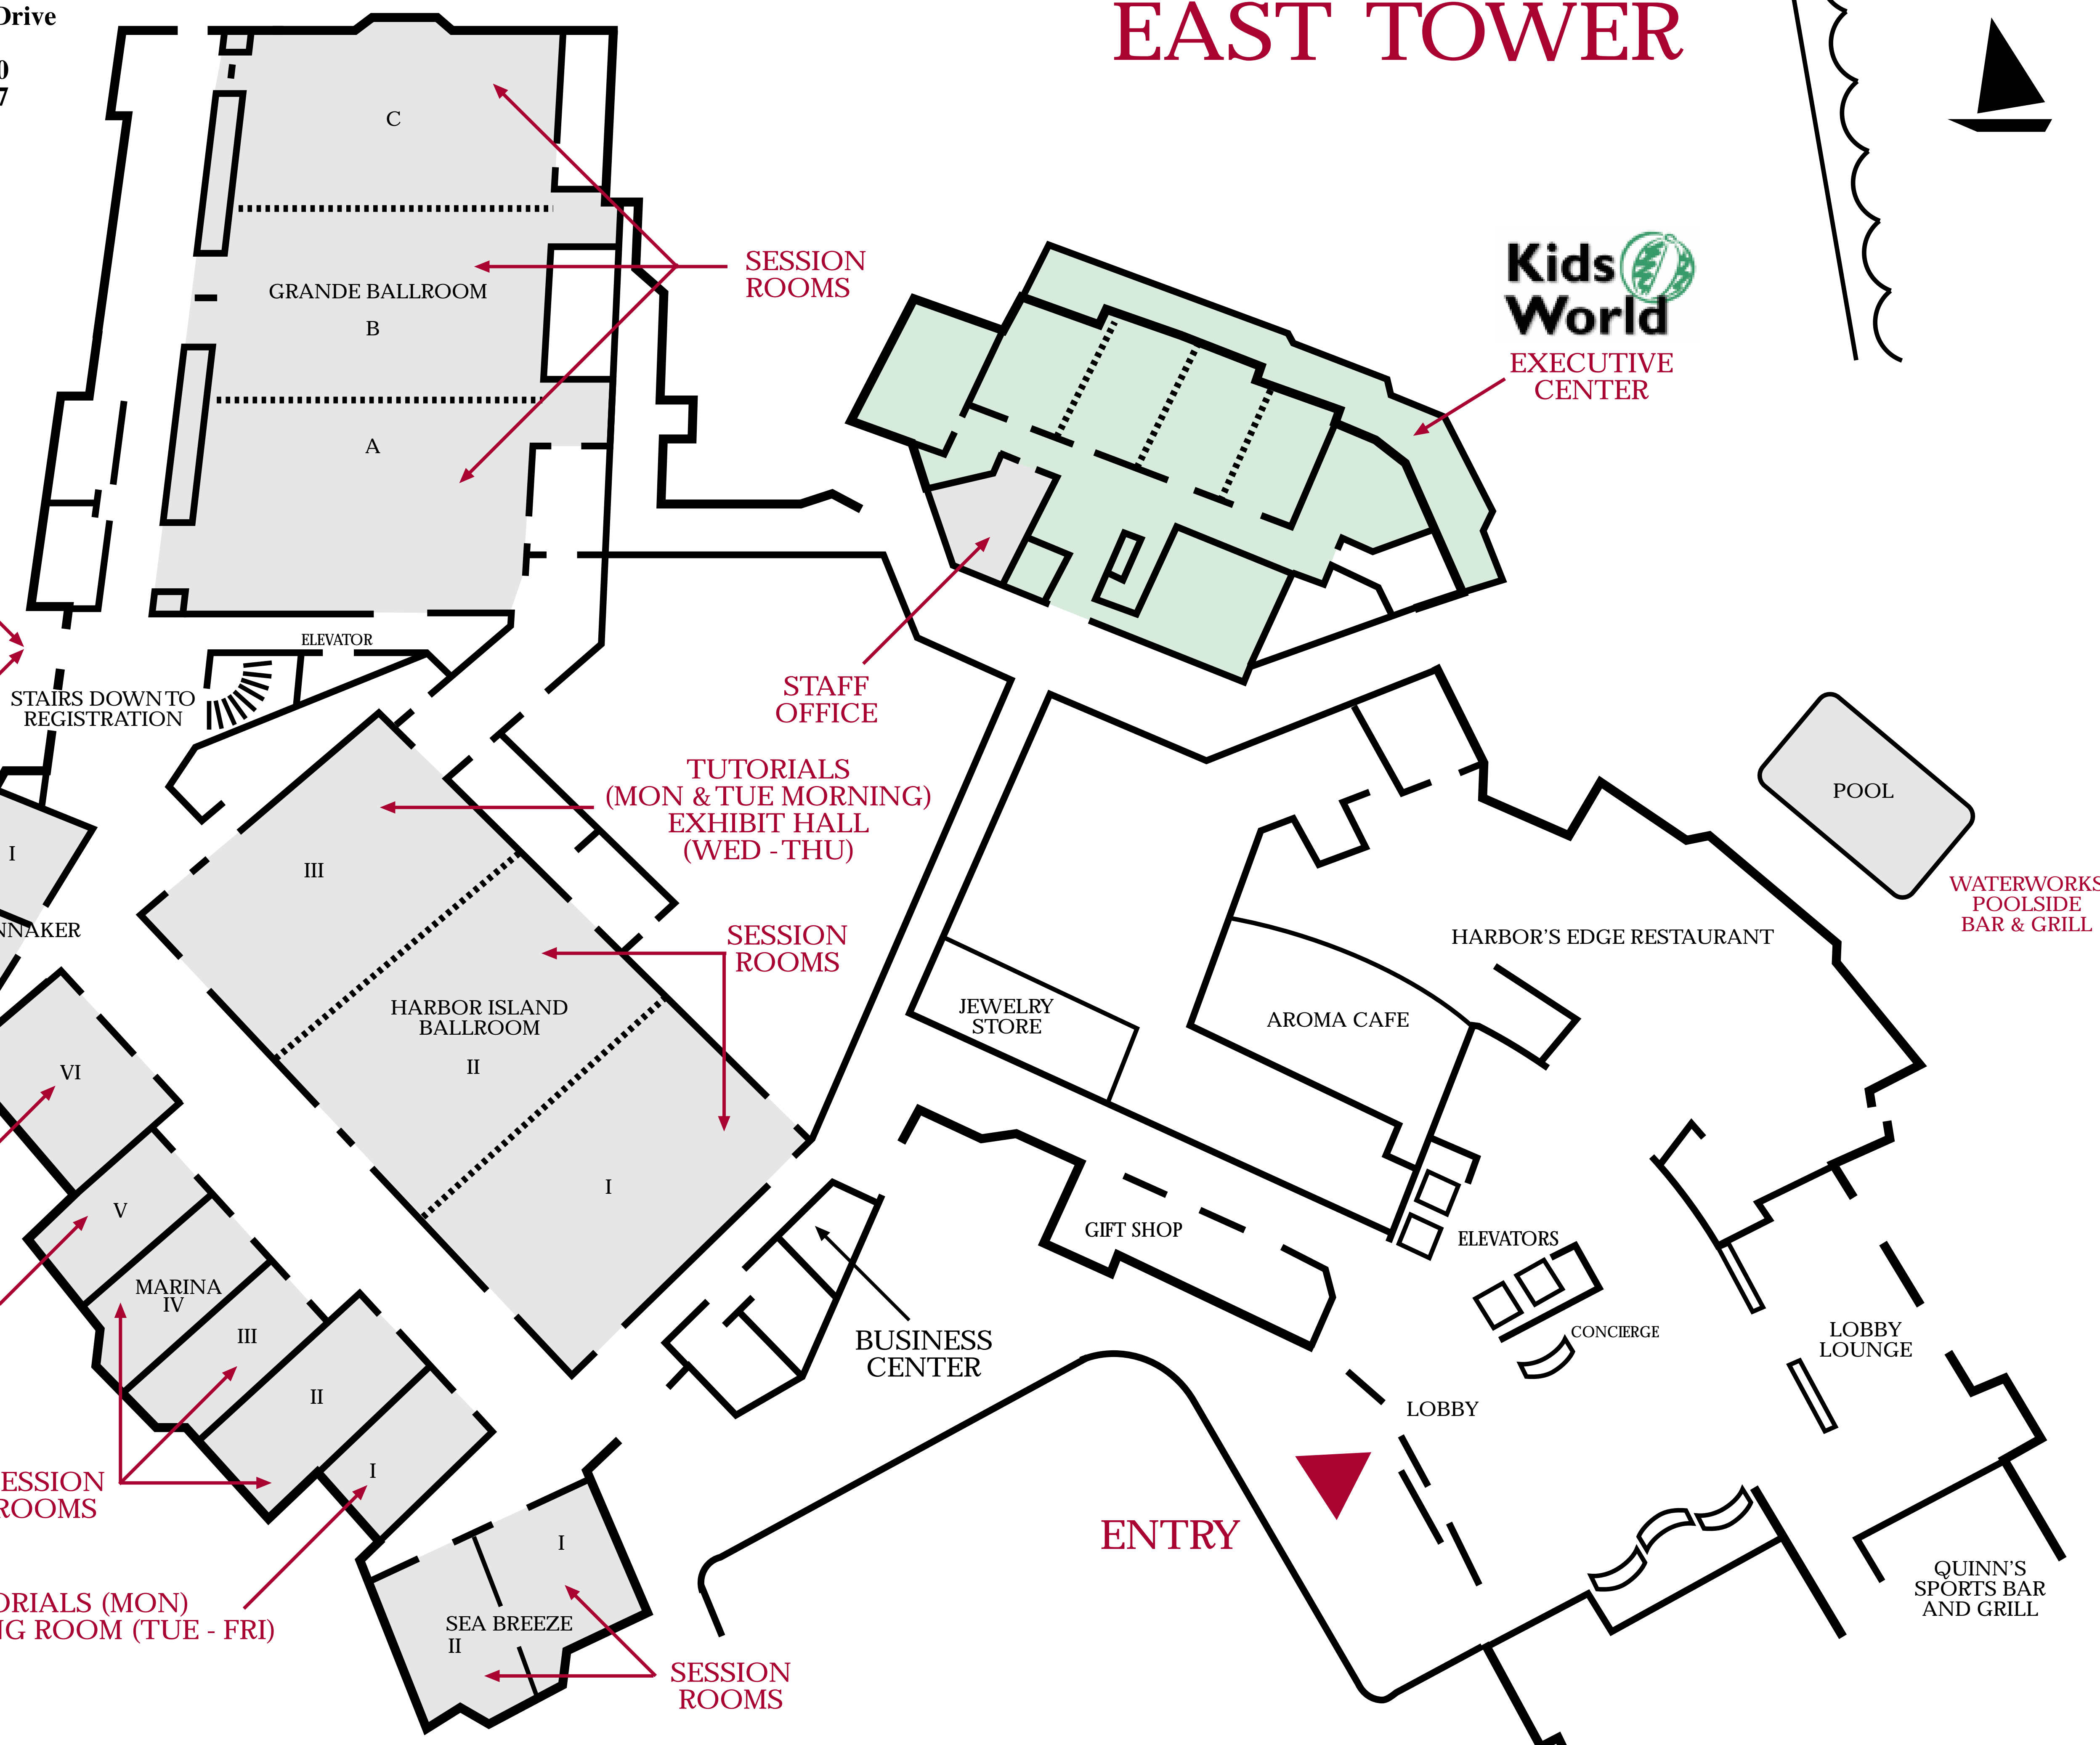

Sheraton®
 San Diego Hotel & Marina
 1380 Harbor Island Drive
 San Diego, CA 92101
 Tel: (619) 291-2900
 Fax: (619) 692-2337

O'REILLY
 FOOD & BEVERAGE
 BANQUET TENT

EAST TOWER

Kids World
 EXECUTIVE CENTER

SHADED AREAS ARE
 O'REILLY FUNCTION
 SPACES

REGISTRATION
 LOCATED DOWNSTAIRS
 IN HOTEL LOWER LEVEL

HOTEL LOWER LEVEL:
 REGISTRATION
 BOOKSTORE
 CONNECTIVITY ROOM
 PRESS ROOM (MON. & TUE.)
 DR. DOBB'S WEBCAST SET
 SUPERSNAIL
 A/V OFFICE
 MEDIA SPONSORS

SHUTTLE BUS
 PICK-UP AND
 DROP-OFF

SPEAKER
 REGISTRATION
 TUTORIALS (MON & TUE)
 SPEAKER LOUNGE (WED - FRI)

TUTORIALS (MON & TUE)
 PRESS ROOM (WED - FRI)

TUTORIALS (MON)
 VIP MEETING ROOM (TUE - FRI)

REGISTRATION HOURS	
SUNDAY	4:00 PM - 9:00 PM
MONDAY	7:00 AM - 6:00 PM
TUESDAY	7:00 AM - 6:00 PM
WEDNESDAY	7:00 AM - 6:30 PM
THURSDAY	7:00 AM - 6:30 PM
FRIDAY	7:00 AM - 6:00 PM

EXHIBIT HALL HOURS	
WEDNESDAY	10:00 AM - 4:30 PM
THURSDAY	10:00 AM - 4:00 PM

PRESS CONFERENCE ROOM
 LOCATED IN SUITE #415