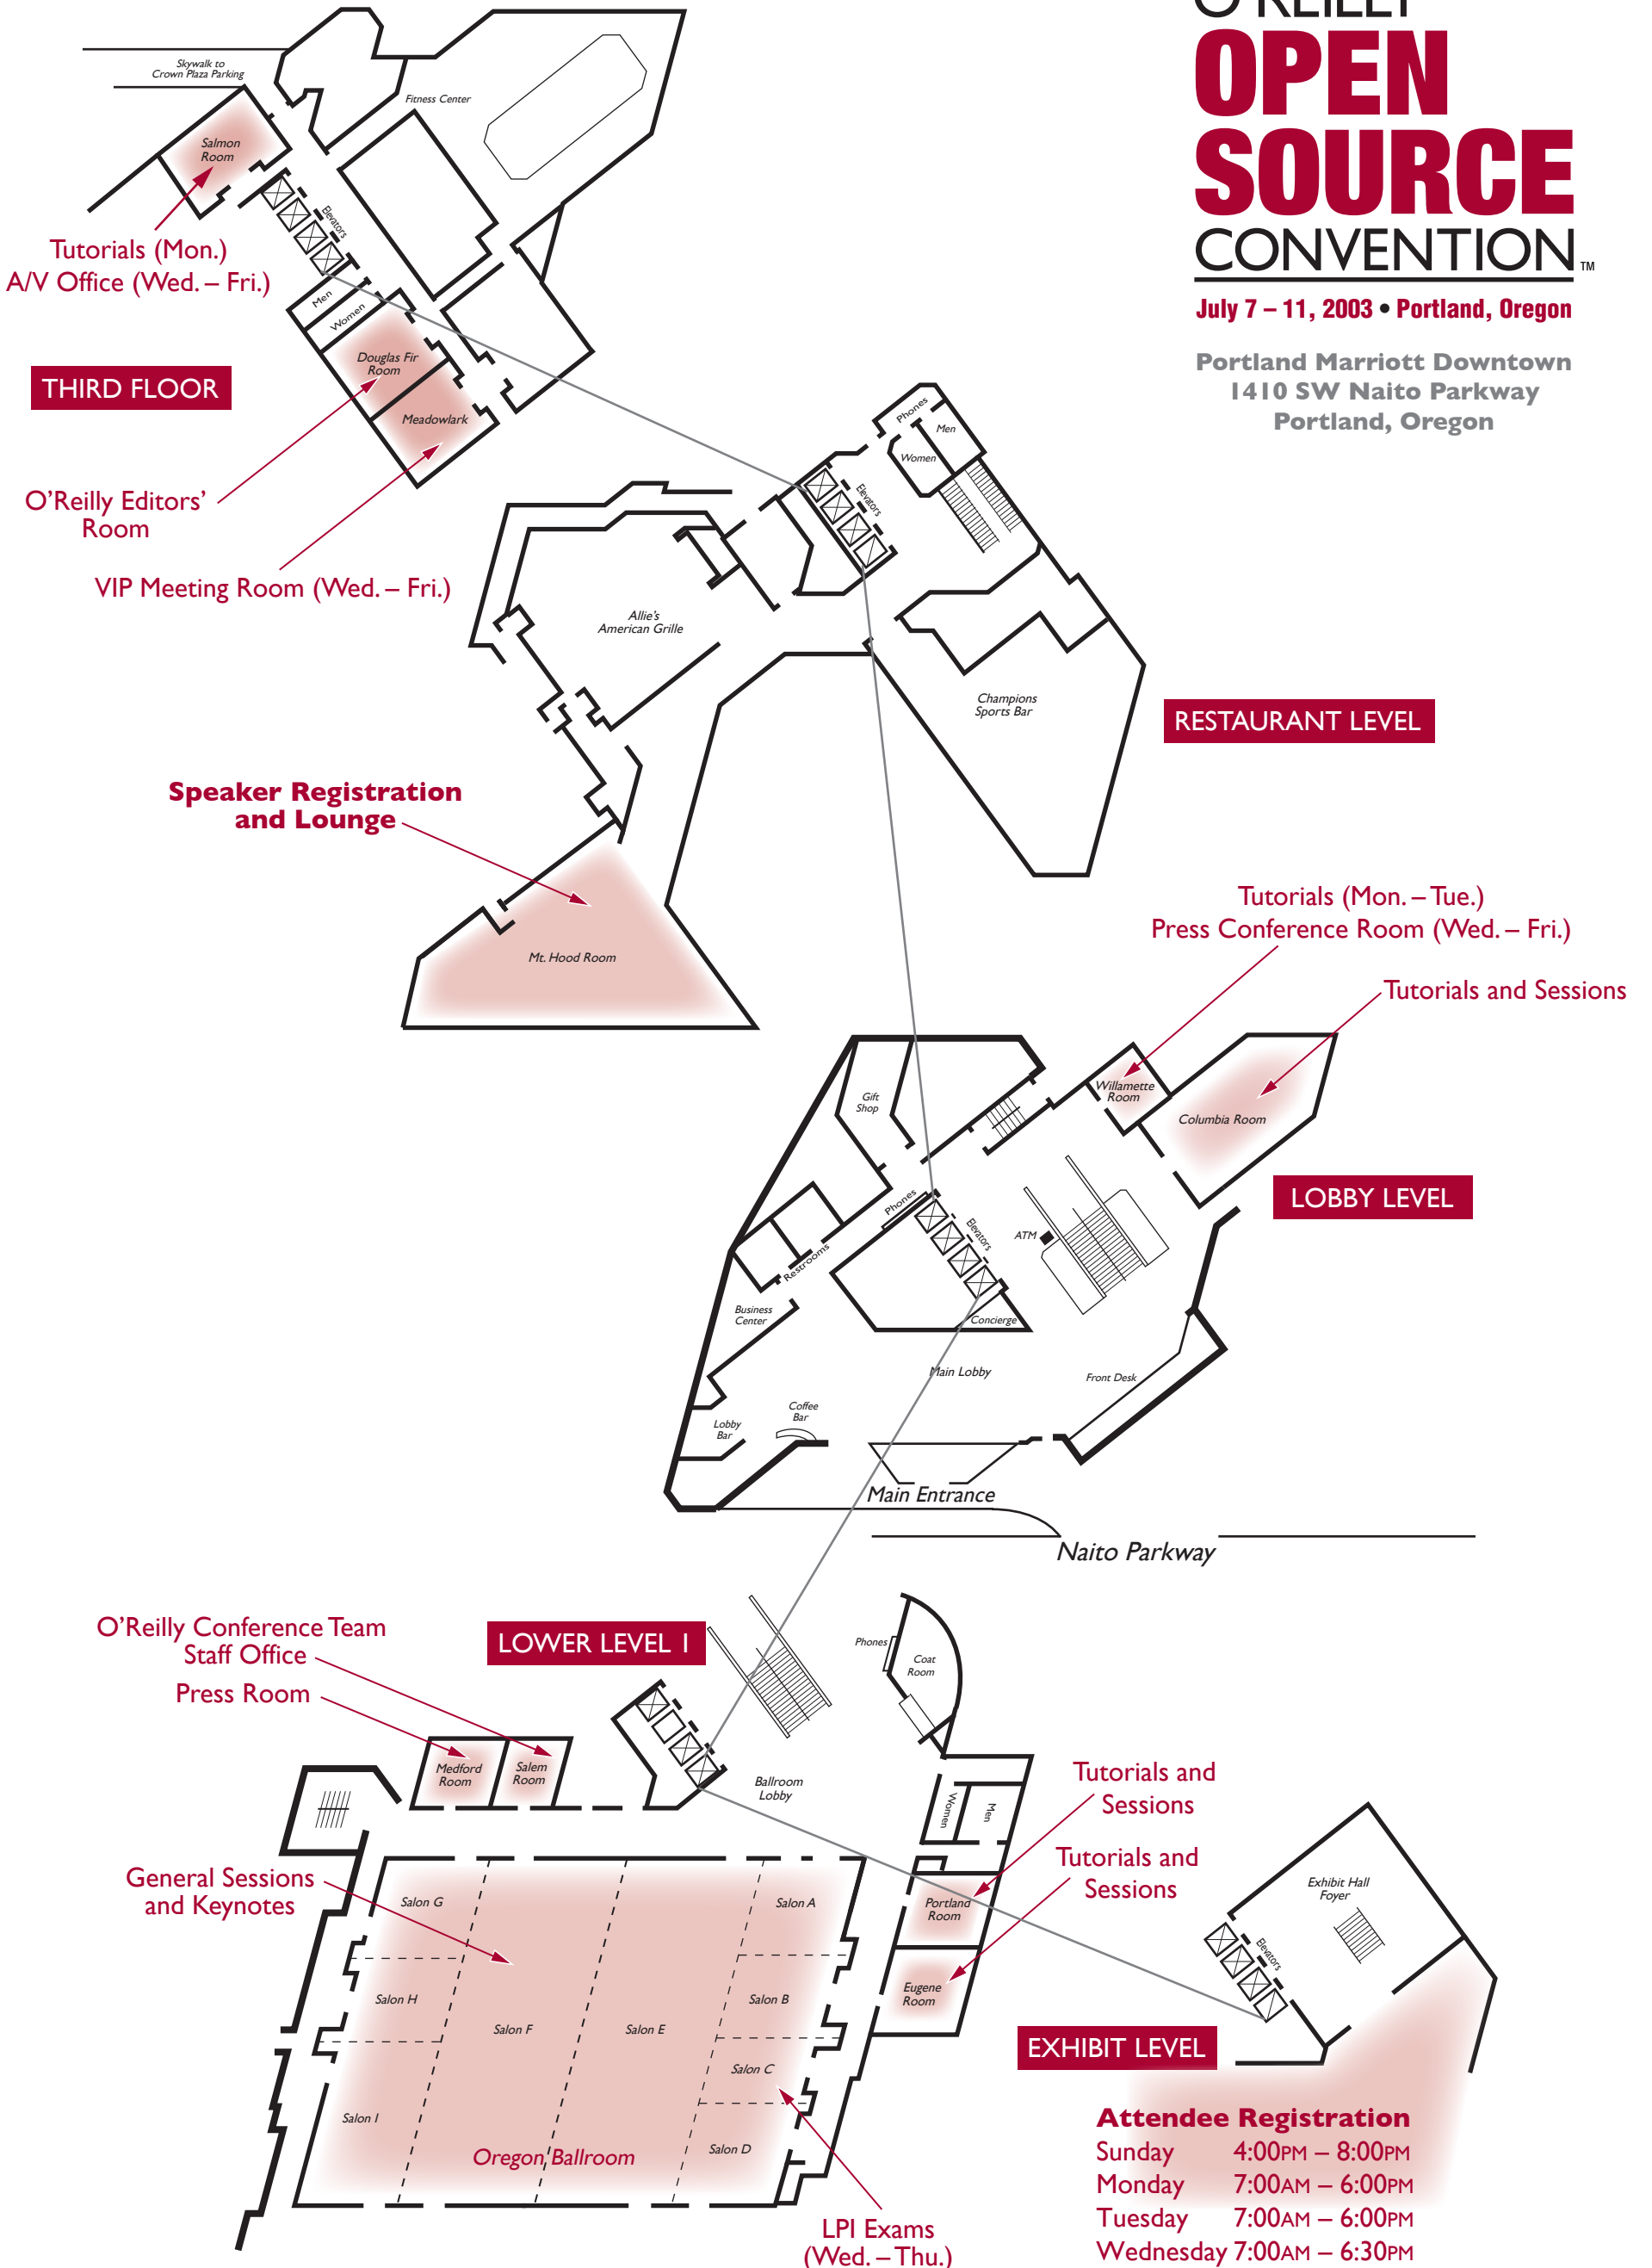

O'REILLY® OPEN SOURCE CONVENTION™

July 7 – 11, 2003 • Portland, Oregon

Portland Marriott Downtown
1410 SW Naito Parkway
Portland, Oregon

Attendee Registration

Sunday 4:00PM – 8:00PM
 Monday 7:00AM – 6:00PM
 Tuesday 7:00AM – 6:00PM
 Wednesday 7:00AM – 6:30PM
 Thursday 7:00AM – 6:30PM
 Friday 7:00AM – 1:30PM

Exhibit Hall

Wednesday 10:00AM – 4:30PM
 6:00PM – 7:30PM
 Thursday 10:00AM – 4:30PM

Rendezvous Lounge

Sponsored by:
 Developer Connection

Conference Bookstore