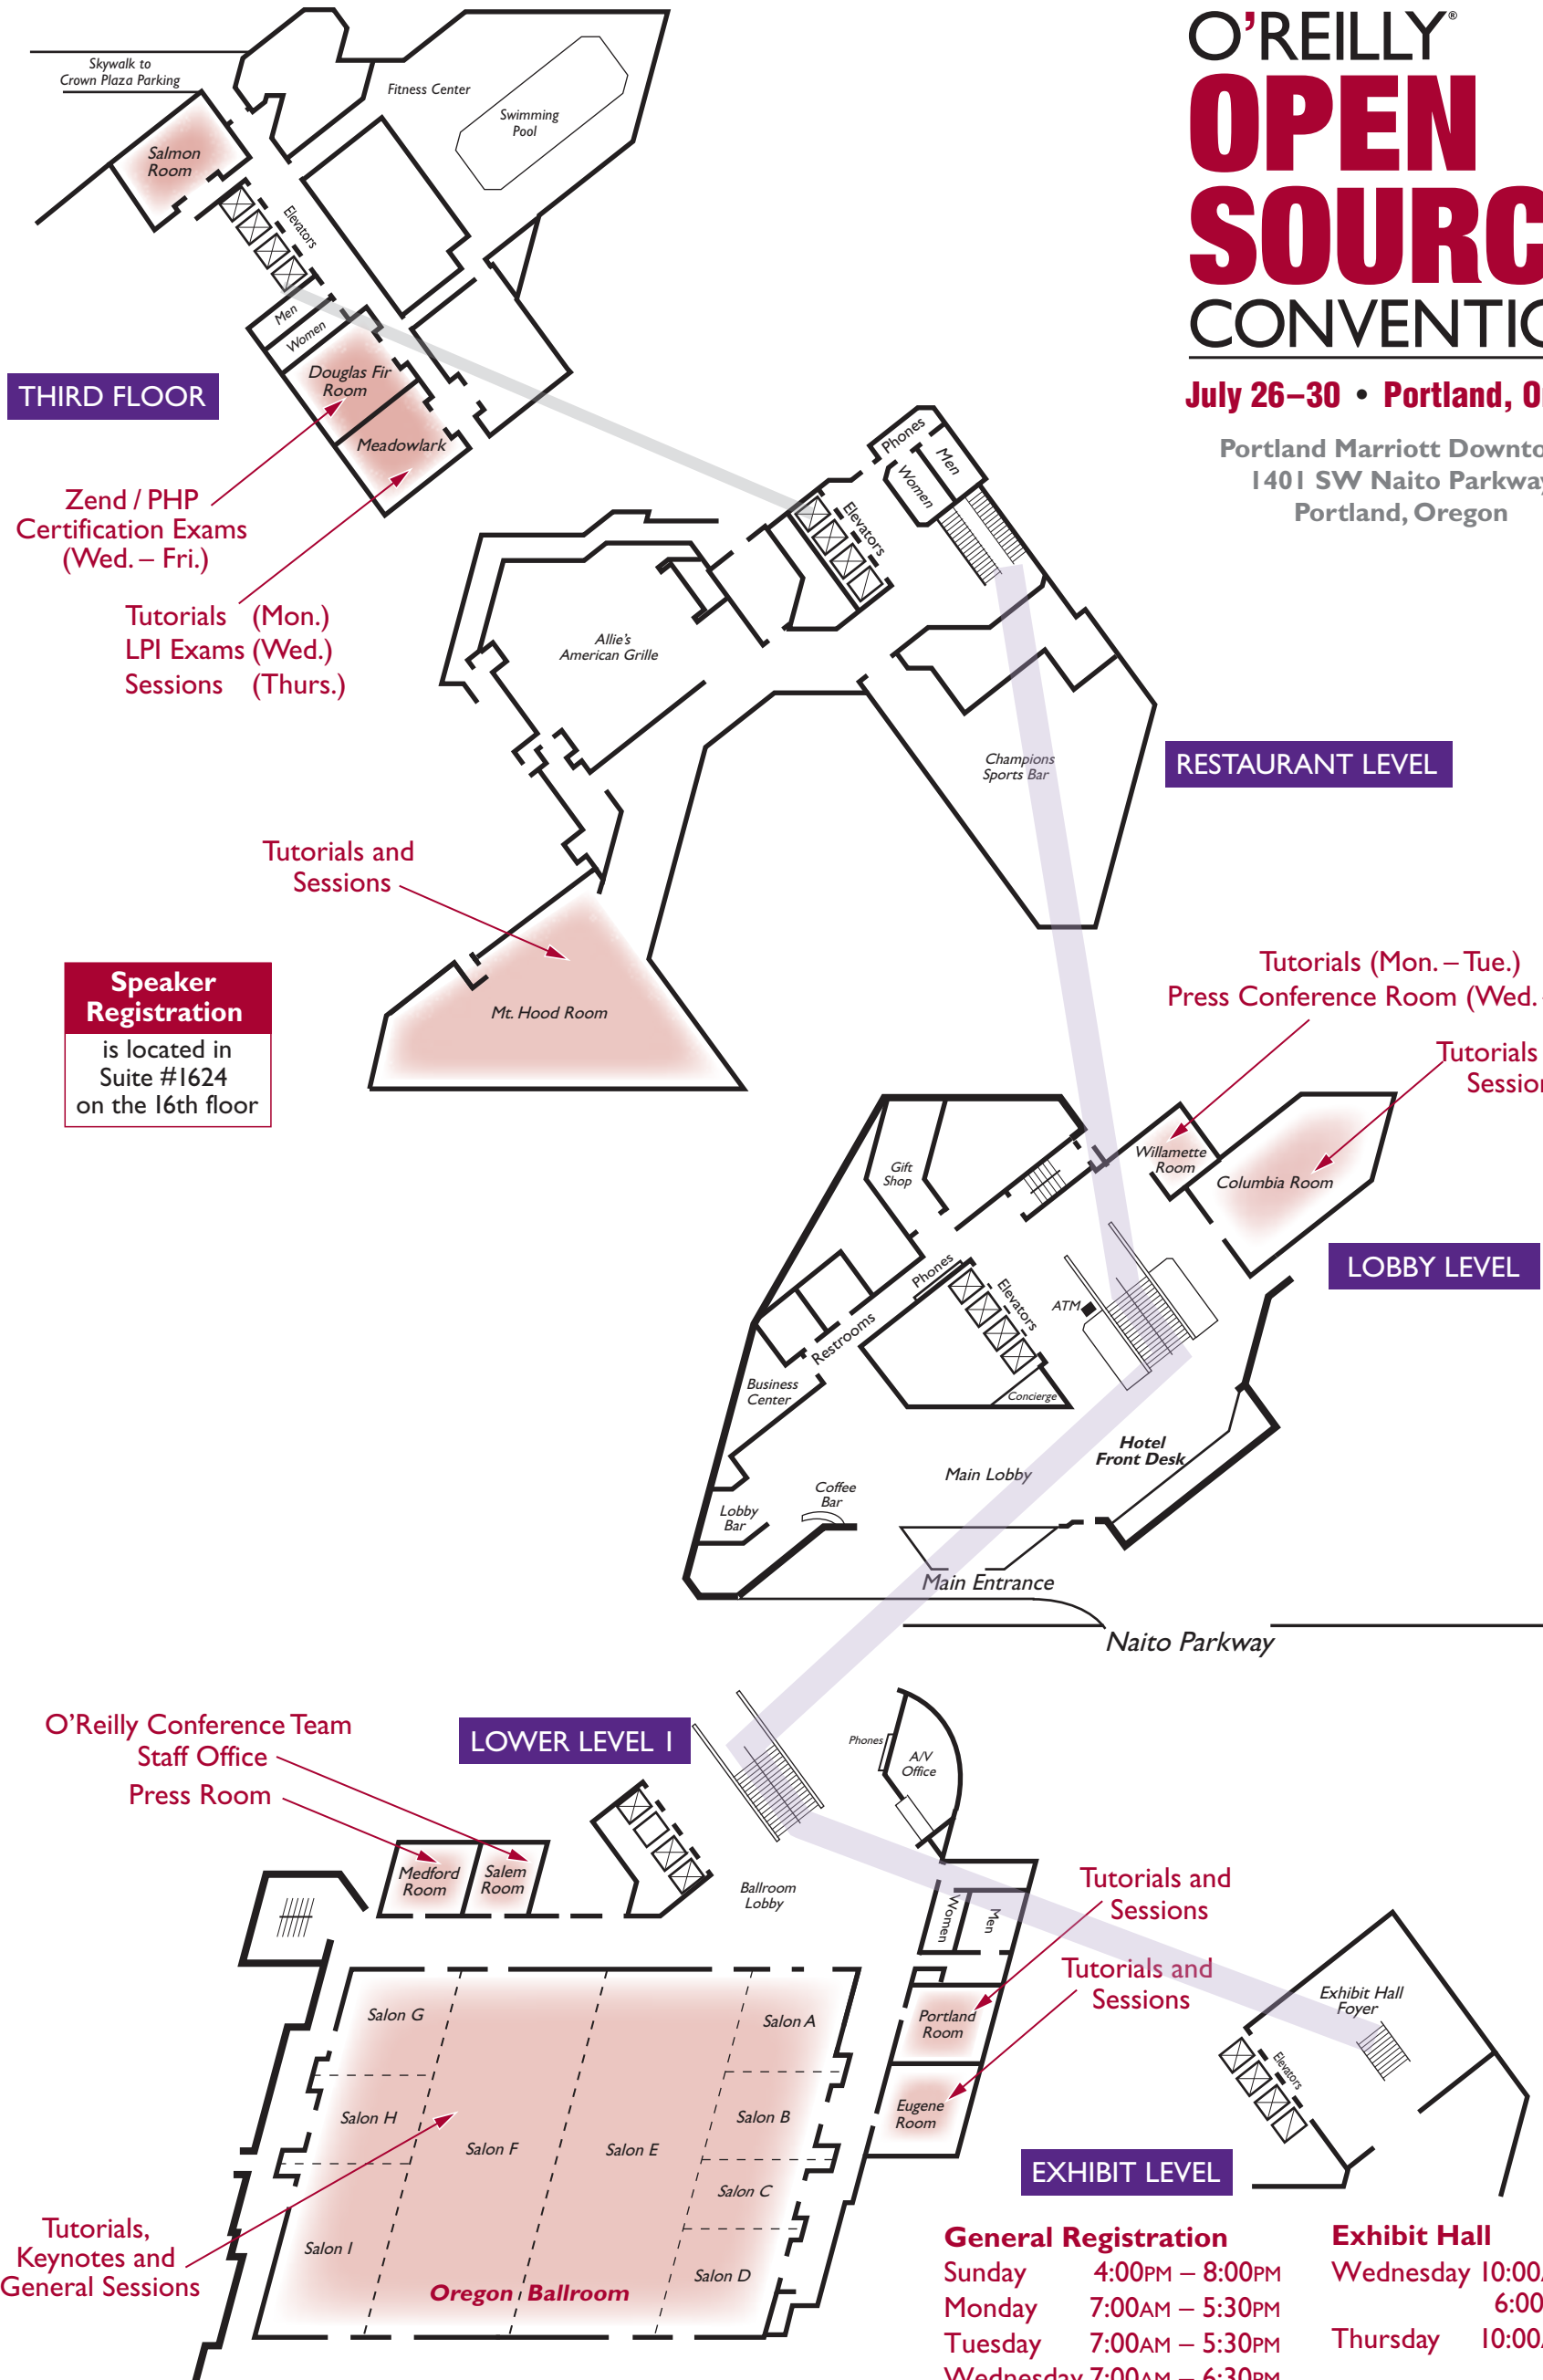

O'REILLY OPEN SOURCE CONVENTION™

July 26–30 • Portland, Oregon

Portland Marriott Downtown
1401 SW Naito Parkway
Portland, Oregon

THIRD FLOOR

Zend / PHP
Certification Exams
(Wed. – Fri.)

Tutorials (Mon.)
LPI Exams (Wed.)
Sessions (Thurs.)

**Speaker
Registration**
is located in
Suite #1624
on the 16th floor

Tutorials and
Sessions

RESTAURANT LEVEL

Tutorials (Mon. – Tue.)
Press Conference Room (Wed. – Fri.)

Tutorials and
Sessions

LOBBY LEVEL

LOWER LEVEL I

O'Reilly Conference Team
Staff Office
Press Room

Tutorials and
Sessions

Tutorials and
Sessions

EXHIBIT LEVEL

Tutorials,
Keynotes and
General Sessions

General Registration	
Sunday	4:00PM – 8:00PM
Monday	7:00AM – 5:30PM
Tuesday	7:00AM – 5:30PM
Wednesday	7:00AM – 6:30PM
Thursday	7:00AM – 6:30PM
Friday	7:00AM – 1:30PM

Exhibit Hall	
Wednesday	10:00AM – 4:30PM 6:00PM – 7:30PM
Thursday	10:00AM – 4:30PM

Apple Airport Extreme Lounge Sponsored by: **Convention Bookstore**