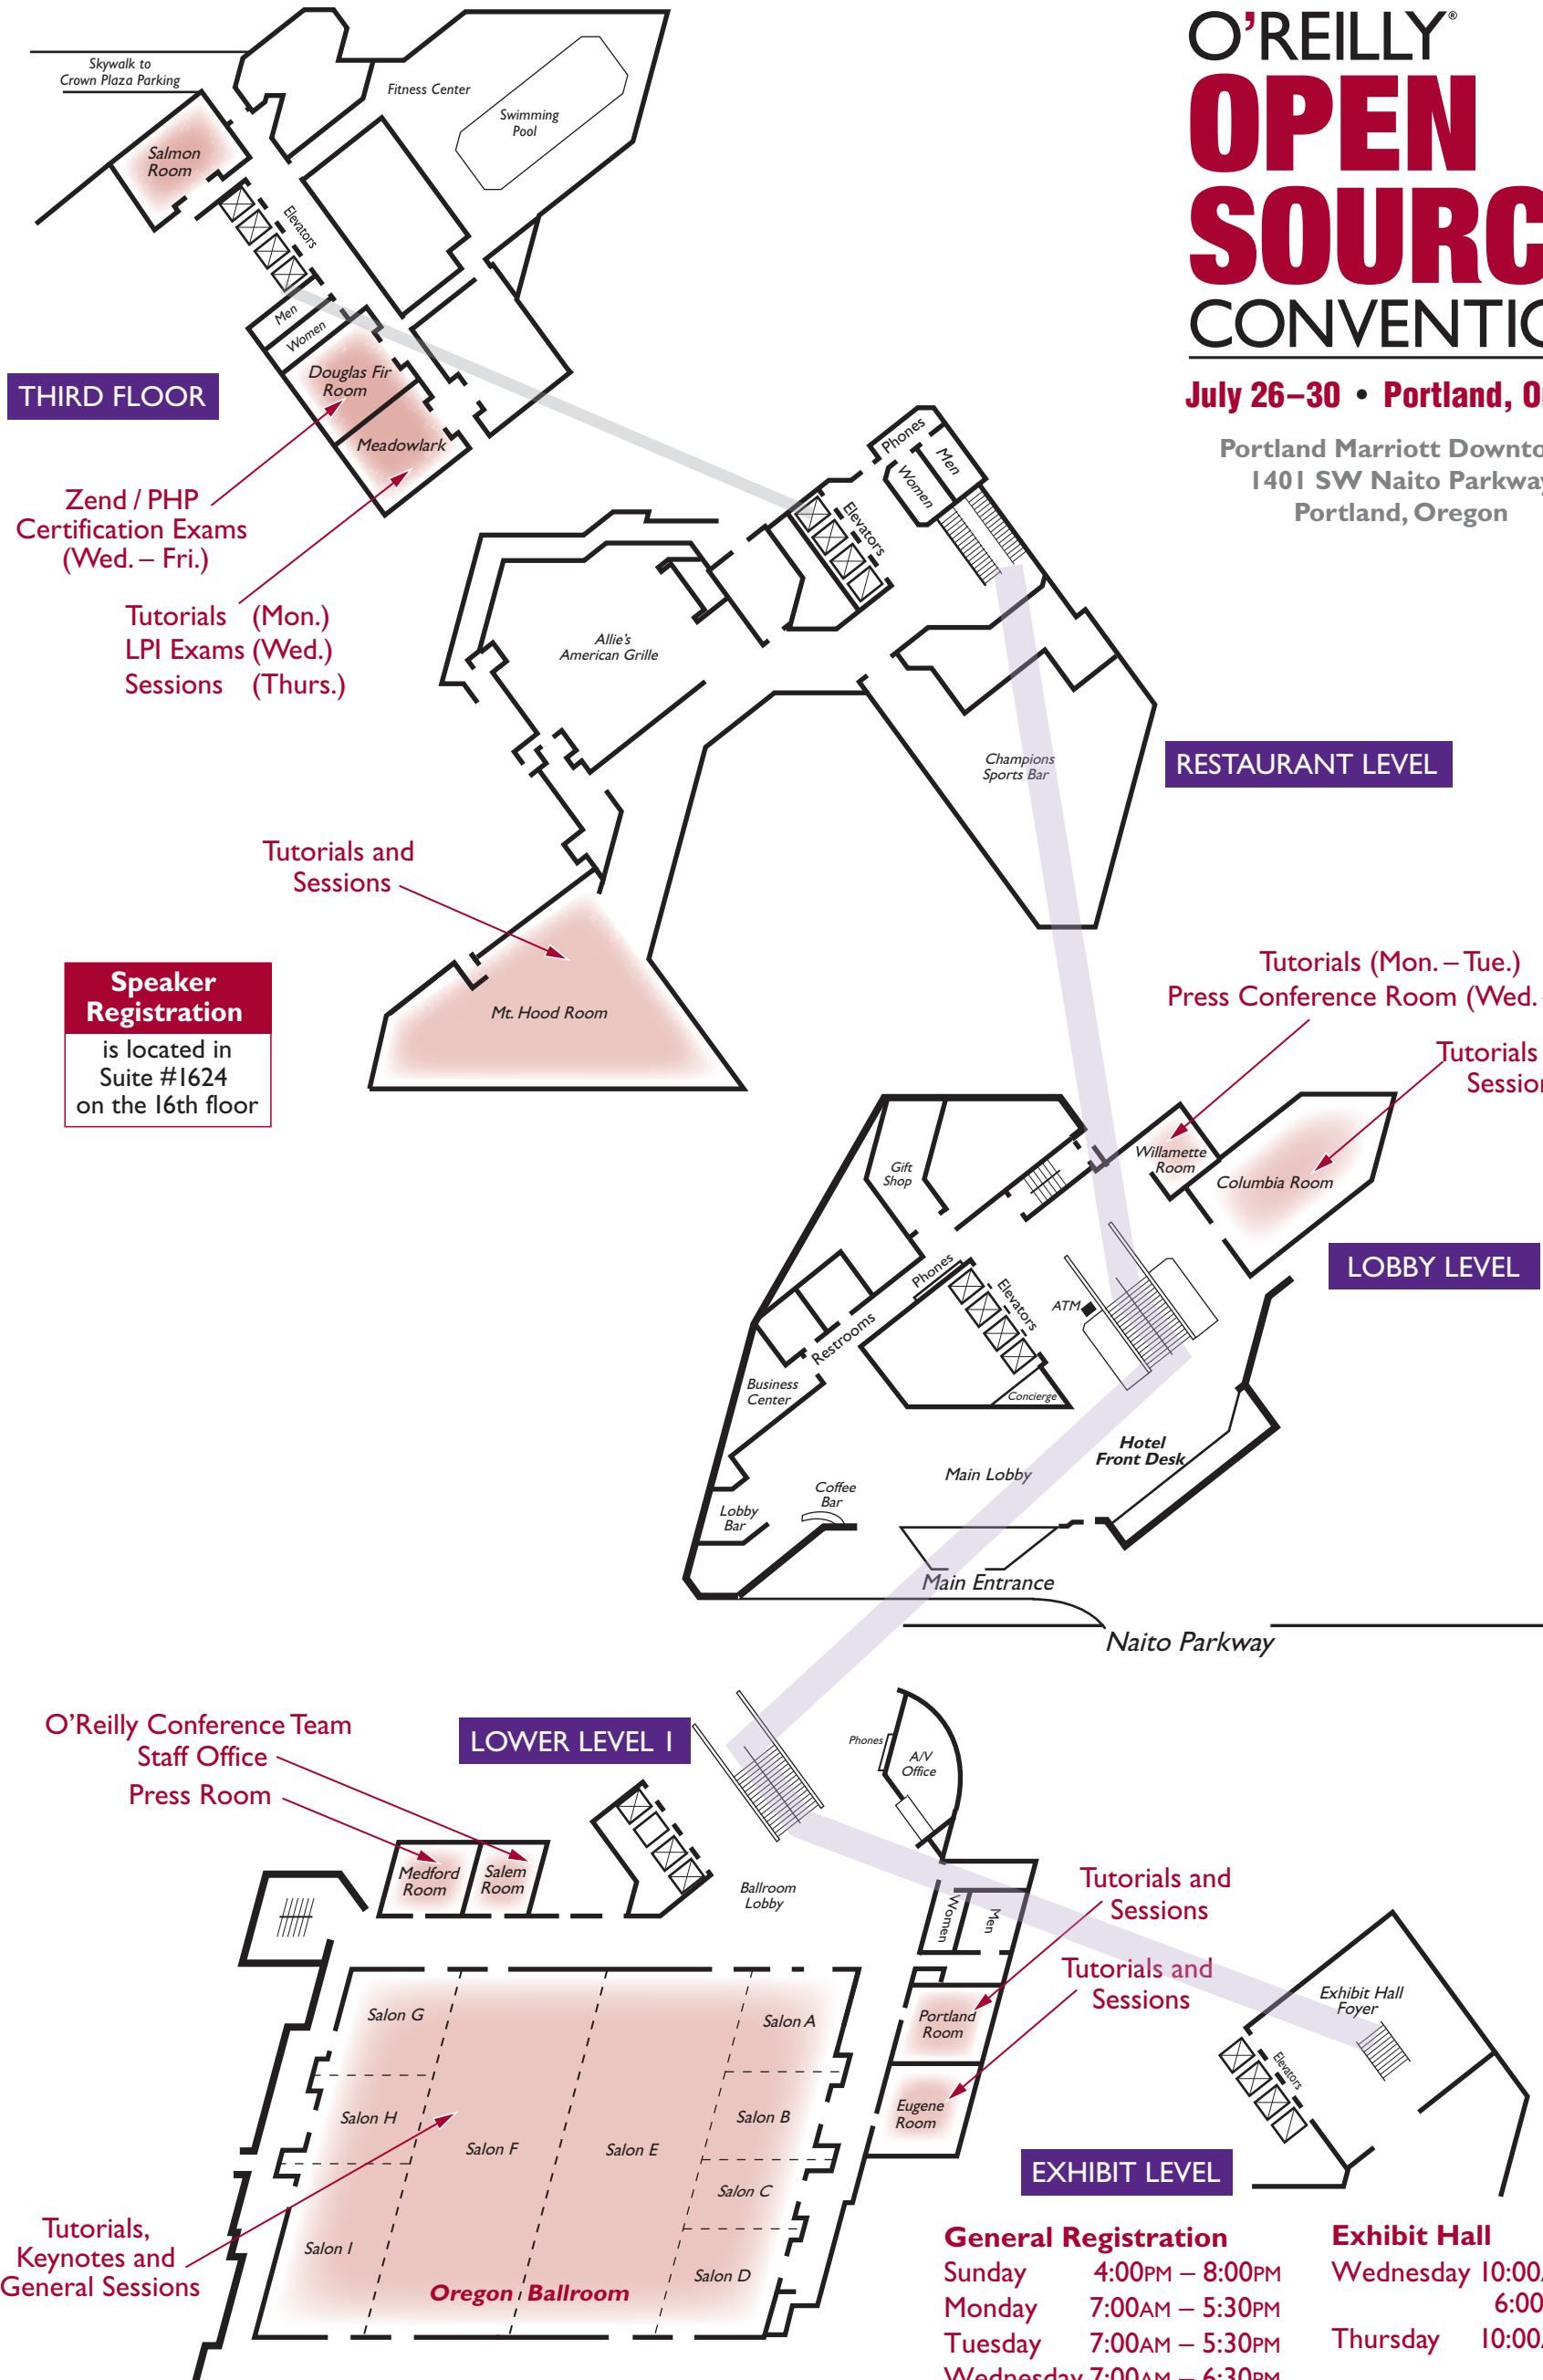

O'REILLY OPEN SOURCE CONVENTION™

July 26–30 • Portland, Oregon

Portland Marriott Downtown
1401 SW Naito Parkway
Portland, Oregon

THIRD FLOOR

Zend / PHP
Certification Exams
(Wed. – Fri.)

Tutorials (Mon.)
LPI Exams (Wed.)
Sessions (Thurs.)

**Speaker
Registration**
is located in
Suite #1624
on the 16th floor

Tutorials and
Sessions

RESTAURANT LEVEL

Tutorials (Mon. – Tue.)
Press Conference Room (Wed. – Fri.)

Tutorials and
Sessions

LOBBY LEVEL

LOWER LEVEL I

O'Reilly Conference Team
Staff Office
Press Room

Tutorials and
Sessions

Tutorials and
Sessions

EXHIBIT LEVEL

Tutorials,
Keynotes and
General Sessions

| General Registration | |
|----------------------|-----------------|
| Sunday | 4:00PM – 8:00PM |
| Monday | 7:00AM – 5:30PM |
| Tuesday | 7:00AM – 5:30PM |
| Wednesday | 7:00AM – 6:30PM |
| Thursday | 7:00AM – 6:30PM |
| Friday | 7:00AM – 1:30PM |

| Exhibit Hall | |
|--------------|-------------------------------------|
| Wednesday | 10:00AM – 4:30PM 6:00PM – 7:30PM |
| Thursday | 10:00AM – 4:30PM |

Apple Airport Extreme Lounge Sponsored by: **Convention Bookstore**